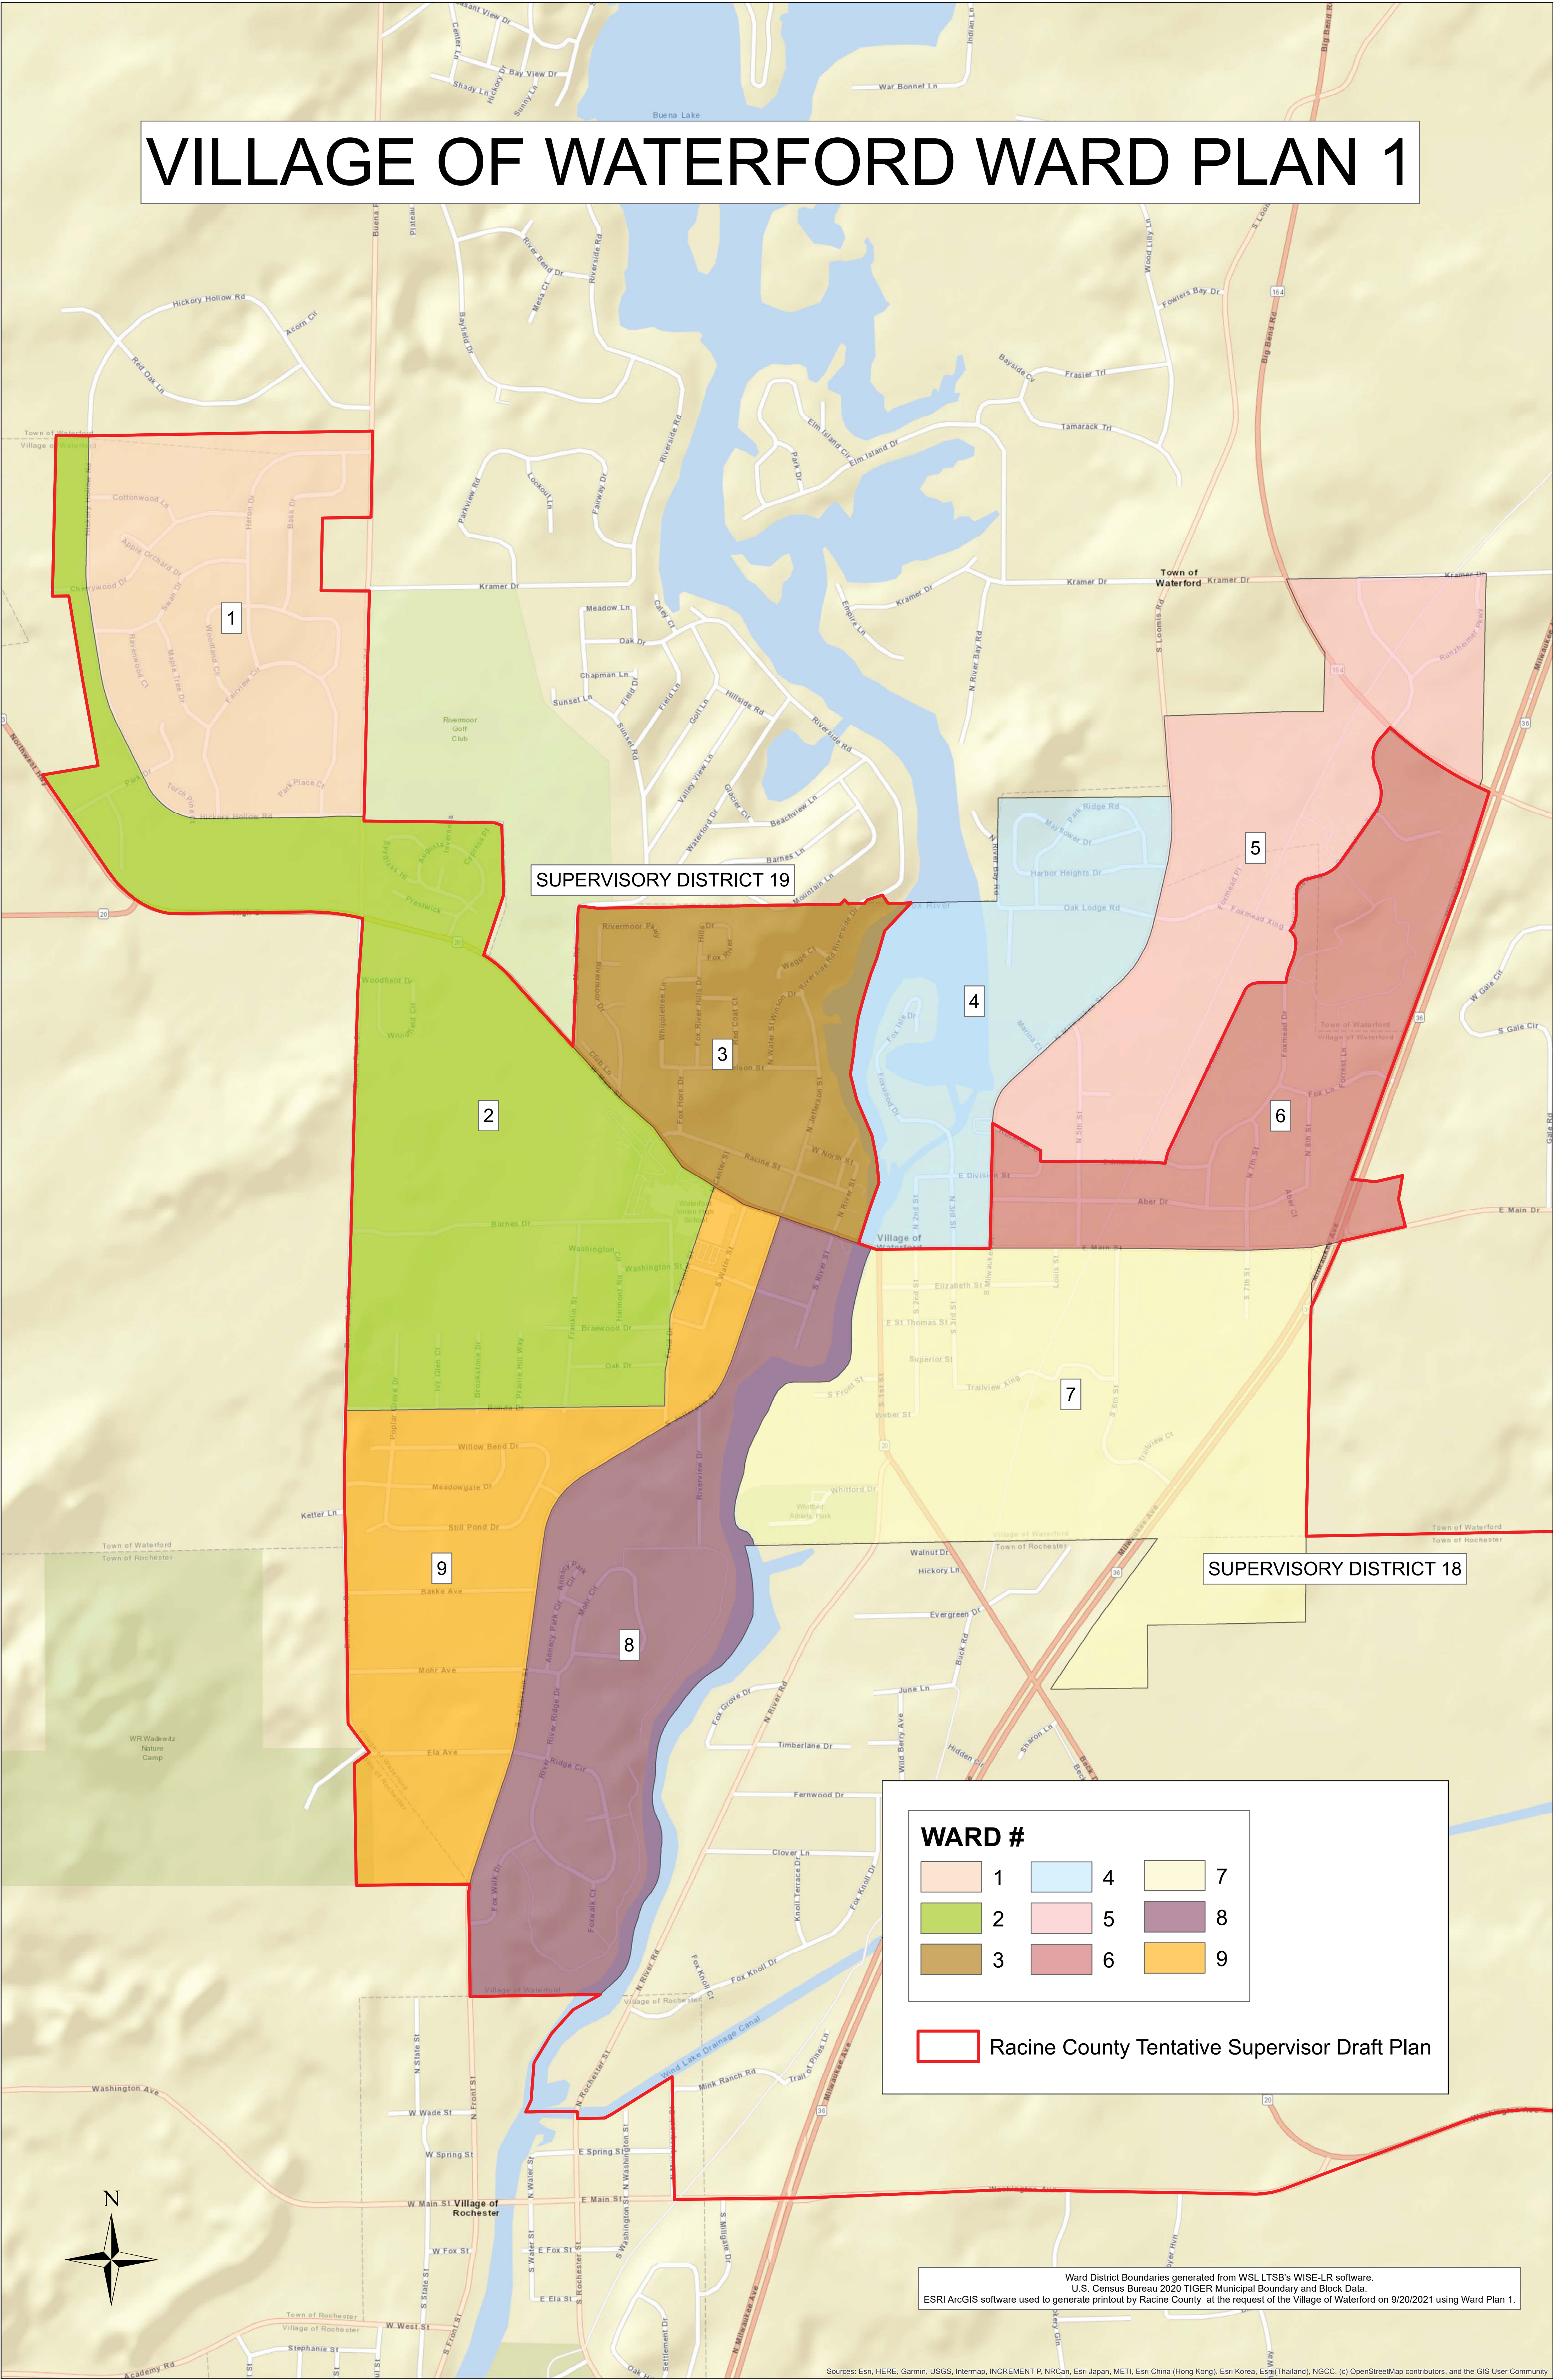

VILLAGE OF WATERFORD WARD PLAN 1

SUPERVISORY DISTRICT 19

SUPERVISORY DISTRICT 18

WARD #

1	4	7
2	5	8
3	6	9

 Racine County Tentative Supervisor Draft Plan

Ward District Boundaries generated from WSL LTSB's WISE-LR software.
 U.S. Census Bureau 2020 TIGER Municipal Boundary and Block Data
 ESRI ArcGIS software used to generate printout by Racine County at the request of the Village of Waterford on 9/20/2021 using Ward Plan 1.